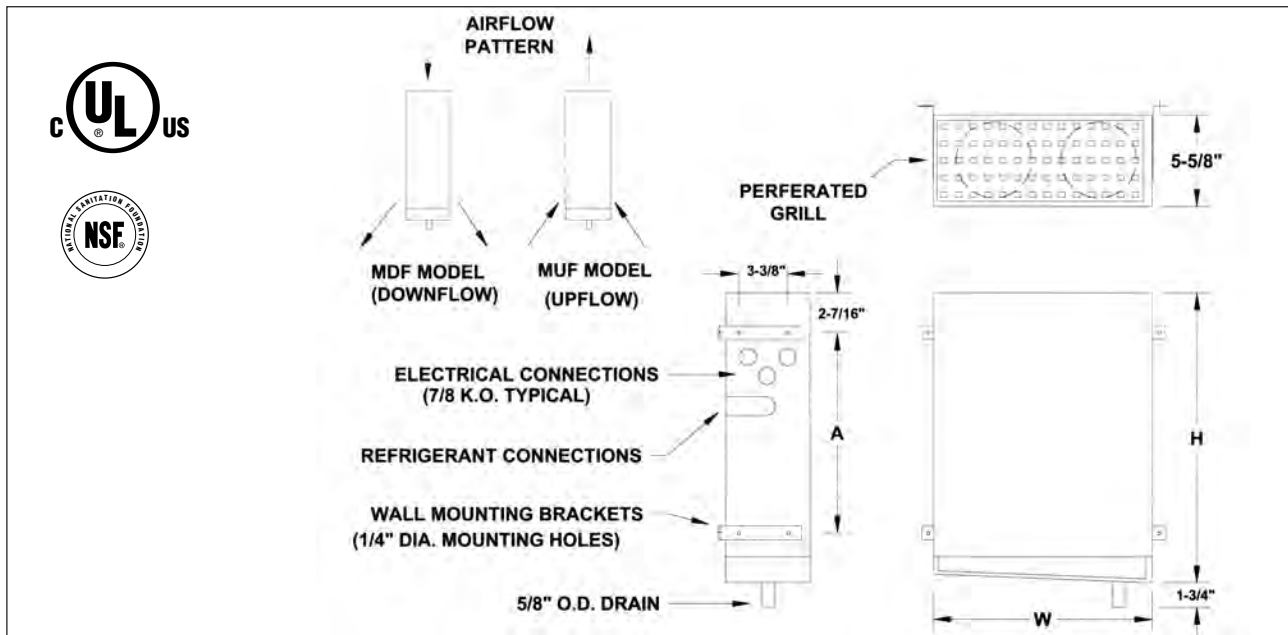

INSTALLATION OPERATION AND MAINTENANCE INSTRUCTIONS

IOM 122

MODEL NUMBER MDF/MUF	CONNECTIONS (in.)			DIMENSIONS (IN)			APPRX. SHIP WT. (lbs)
	LIQUID	SUCTION	DRAIN	H	W	A	
27-13	1/2 F.N.	1/2 OD	5/8 OD	17-1/8	15-1/8	12-1/4	20
27-17	1/2 F.N.	1/2 OD	5/8 OD	17-1/8	15-5/8	12-1/4	22
37-23	1/2 F.N.	1/2 OD	5/8 OD	17-1/8	22	12-1/4	30

Remove the unit from the carton. Using the fastener holes in the unit as a guide, locate the mounting fasteners on the wall of the walk-in or reach-in cooler. Use #10 screws or 1/4" diameter bolts to secure the unit to the wall. Fan and motor assembly can be accessed by removing the side panel. This unit must be installed so as to allow drainage of condensate coming off the coil.