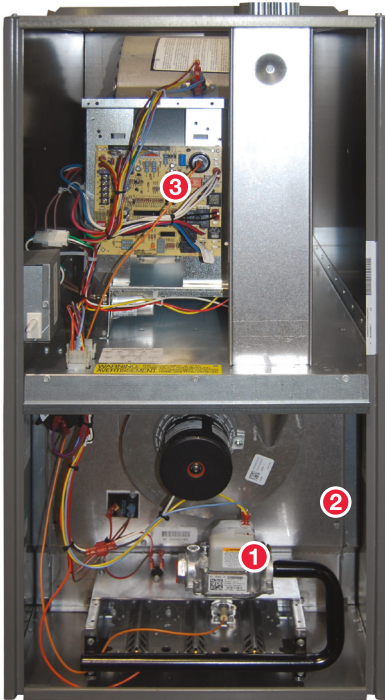

Engineered for High-Performance

Rheem-Exclusive
PlusOne™
Ignition System

Industry-First
PlusOne™
Diagnostics

We Thought of
Everything... And
Then Some.

360⁺¹

The Rheem *Classic*® Series Gas Furnace was developed using our 360°+1 design philosophy, which means every detail of the product is meticulously evaluated from every angle. We consider the work that goes into installing and servicing our products, as well as how we can deliver the very best homeowner experience. And then we take it a step further. That's 360°+1. And that's why you can count on your gas furnace to bring you and your family years of comfort.

We Did the Work So You Can Stay Comfortable

Our gas furnace line was already recognized as best in its class**, but that didn't stop us from making it better. We designed our new *Classic*® Series Gas Furnace to provide your home with reliable, easy-to-maintain and quiet comfort for years to come.

Reliability is essential to your home comfort.

That's why we've engineered our gas furnace with the **1 PlusOne™ Ignition System**. Our **Direct Spark Ignition** is a Rheem-exclusive feature that's nine times more reliable than most hot surface igniters. It's also the same proven design used in commercial HVAC equipment and gas home appliances. Our patented head exchanger is quick and easy to clean – when needed – by your local independent Rheem Dealer. And a clean furnace is a long-running furnace.

Hassle-free installation saves you and your dealer time and trouble. The **2 34" cabinet** fits nicely in tight spaces allowing for both new construction and retrofit installations.

Fast and accurate diagnostics are a big benefit to both you and your dealer. The Rheem *Classic*® Series Gas Furnace features **3 PlusOne™ Diagnostics**, our industry-first 7-segment alphanumeric LED display that simplifies troubleshooting. Just in case there's a need, service calls are faster, which ultimately saves you money.

Save on your energy bill with a new gas furnace from Rheem. Our R801S delivers 80% AFUE, which means 80% of the fuel in your furnace is converted to heat for more efficient comfort and savings for your home.

YOUR LOCAL RHEEM DEALER

Benefits At-A-Glance

PlusOne Features:

PlusOne Ignition System –
Direct Spark Ignition
PlusOne Diagnostics –
7-segment LED display

Limited Warranty***:

Conditional parts – 10-year
Heat exchanger – 20-year

Efficiency*:

80% AFUE

Reliability:

PlusOne Ignition System for
nine times more reliability compared to
most hot surface igniters

Rheem Heating, Cooling
& Water Heating

Founded in 1925, our mission is still simple: help your family enjoy a new degree of comfort with solutions that keep you cool in the summer, warm in the winter and enjoying hot water year-round. To learn more about our products, including our line of Integrated Home Comfort Solutions, visit us online at Rheem.com.

Rheem USA

5600 Old Greenwood Road
Fort Smith, Arkansas 72903

In keeping with its policy of continuous progress & product improvement, Rheem reserves the right to make changes without notice.

*Annual Fuel Utilization Efficiency (AFUE) measures the amount of heat delivered to a home compared to the amount of fuel that is supplied to the unit. Higher AFUE ratings reflect higher efficiency.

**80% Gas Furnace and AC Focus Group Analysis/February 10, 2011

***For complete details of the limited and conditional warranties, including applicable terms and conditions, contact your local dealer or go to Rheem.com for a copy of the product warranty certificate. Conditional warranties must be registered through registermyunit.com.